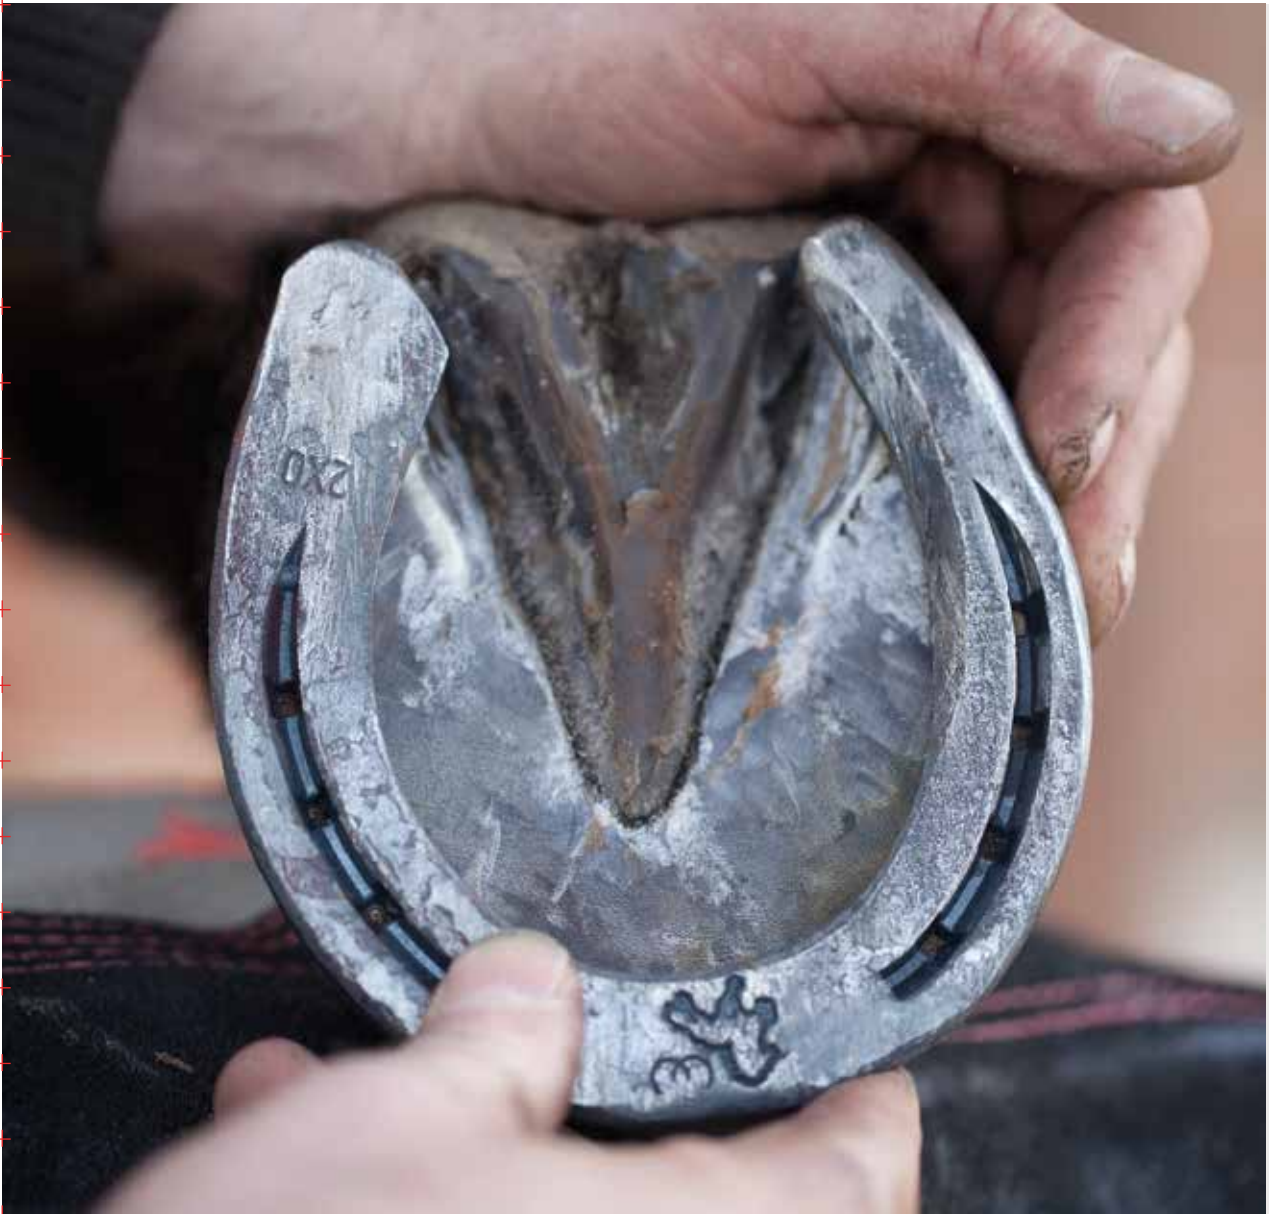

WARRIOR ICE

FRONT

HIND

CHARACTERISTICS

Warrior ICE

- 6 mm: 4x0 – 0
- 8 mm: 4x0 – 1
- 10 mm: 3x0 – 1

- Warrior ICE shoes are developed according to the results of a study by Siggí Sigurðsson about Icelandic horse's feet to provide optimum shape and dimensions.
- This "true shape" helps to preserve and develop the natural healthy hoof of Icelandic horses.
- These "healthy hoofs" help the Icelandic horse to reach its optimal "Natural performance".
- The Warrior ICE is perfectly matching the official FEIF regulations for breeding shows and sport competitions and made of maximum material without exceeding the FEIF regulations.
- The Warrior ICE is available in front toe clip and hind side clip.

WARRIOR ICE

Size	Clip options		mm		Profile		
			Height	Width	22x6	22x8	22x10
4x0	Side clip	Hind	112	109	E	E	
3x0	Toe clip	Front	120	117		E	E
	Side clip	Hind	118	115	E	E	
2x0	Toe clip	Front	127	124		E	E
	Side clip	Hind	125	122	E	E	
0	Toe clip	Front	133	130		E	E
	Side clip	Hind	131	128	E	E	
1	Toe clip	Front	140	137		E	E
	Side clip	Hind	138	134		E	